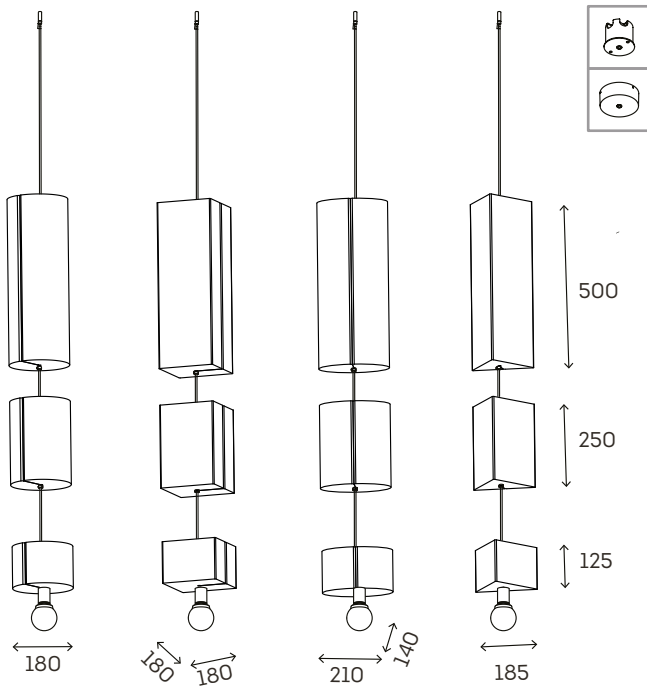

MODEL
STACK

TYPES & COATING

sizes	type	flock
h125 + 250 + 500 mm	round Ø 200 mm set of 3	v
h125 + 250 + 500 mm	elips 210-140 mm set of 3	v
h125 + 250 + 500 mm	square 180 mm set of 3	v
h125 + 250 + 500 mm	triangular 185 mm set of 3	v

BASIC MATERIAL Basotect absorption foam

LIGHT SOURCE not included
 max. 20 watt E27

COLORS FLOCK

set of 3 element (h125 + h250 + h500)