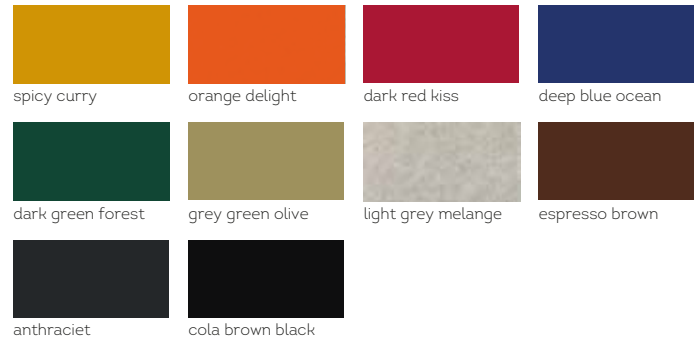

MODEL
STACK

TYPES & COATING

sizes	type	flock
h125 + 250 + 500 mm	round Ø 200 mm set of 3	v
h125 + 250 + 500 mm	elips 210-140 mm set of 3	v
h125 + 250 + 500 mm	square 180 mm set of 3	v
h125 + 250 + 500 mm	triangular 185 mm set of 3	v

BASIC MATERIAL Basotect absorption foam

LIGHT SOURCE not included
 max. 20 watt E27

COLORS FLOCK

set of 3 element (h125 + h250 + h500)