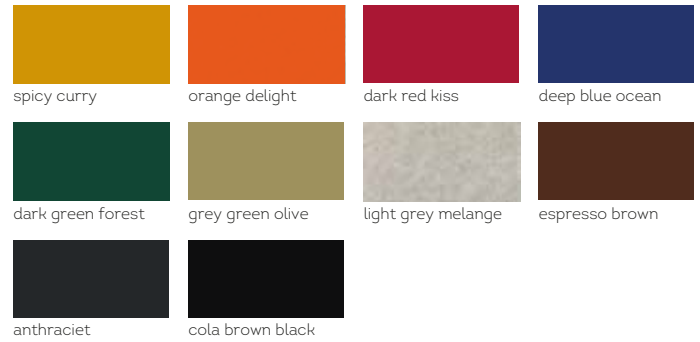

### TYPES & COATING

sizes	type	flock
h125 + 250 + 500 mm	round Ø 200 mm set of 3	v
h125 + 250 + 500 mm	elips 210-140 mm set of 3	v
h125 + 250 + 500 mm	square 180 mm set of 3	v
h125 + 250 + 500 mm	triangular 185 mm set of 3	v

### COLORS FLOCK

set of 3 element (h125 + h250 + h500)

HAND CRAFTED  
 premium quality