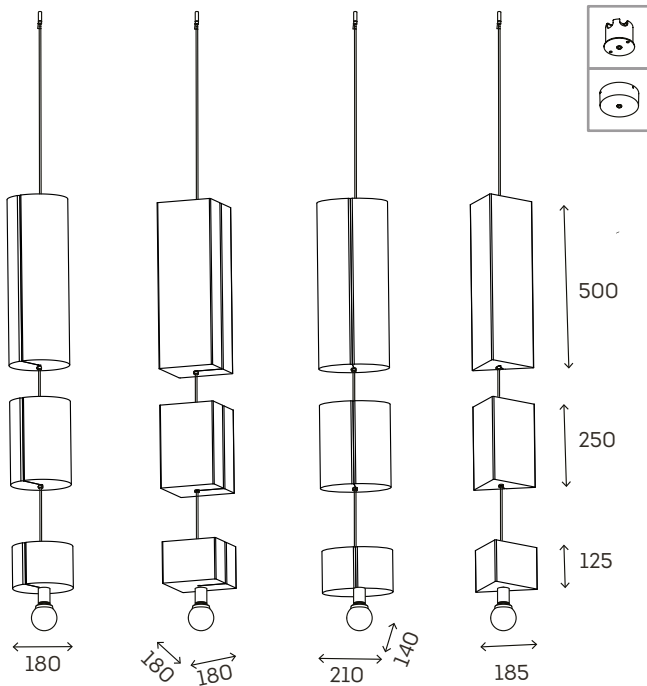

MODEL  
**STACK**

### TYPES & COATING

sizes	type	flock
h125 + 250 + 500 mm	round Ø 200 mm set of 3	v
h125 + 250 + 500 mm	elips 210-140 mm set of 3	v
h125 + 250 + 500 mm	square 180 mm set of 3	v
h125 + 250 + 500 mm	triangular 185 mm set of 3	v

**BASIC MATERIAL** Basotect absorption foam

**LIGHT SOURCE** not included  
 max. 20 watt E27

### COLORS FLOCK

set of 3 element (h125 + h250 + h500)

HAND CRAFTED  
 premium quality