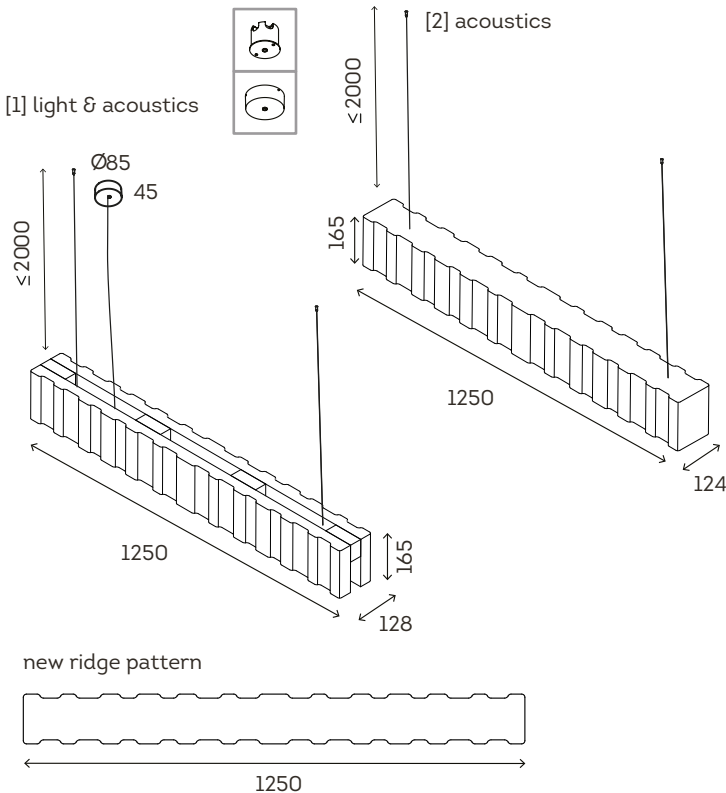

MODEL
BEAM

TYPES & COATING

sizes	type	flock
1250 x 165 x 128 mm	[1] light & acoustics	v
1250 x 165 x 124 mm	[2] acoustics	v

BASIC MATERIAL Basotect absorption foam

LIGHT SOURCE Ledline
 by BAZIR 19,2 watt - cri 90+ - 1230 lm
 non dimmable
 2700° K / 3000° K

COLORS FLOCK

NEW RIDGE PATTERN

HAND CRAFTED
 premium quality